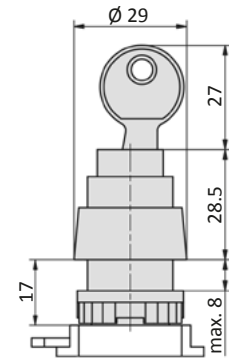

18-T-23-011-xx Push button

Model-no.: 18-T-23-011-xx +	T-25-311	T-28-311	T-28-511	T-30-310	T-30-510
Symbol					
Actuating force at 6 bar (N)	24	23	15	13	23
Weight (incl. valve) (kg)	0.057	0.073	0.090	0.067	0.091

Please complete: xx = colour (20 = green, 21 = green with white line, 30 = black, 40 = red, 42 = red with white circle, 50 = yellow, 60 = blue)

18-T-23-012-xx Mushroom

Model-no.: 18-T-23-012-xx +	T-25-311	T-28-311	T-28-511	T-30-310	T-30-510
Symbol					
Actuating force at 6 bar (N)	24	23	15	13	23
Weight (incl. valve) (kg)	0.062	0.078	0.095	0.072	0.096

Please complete: xx = colour (20 = green, 30 = black, 40 = red)

18-T-23-013 2 position switch

Model-no.: 18-T-23-013 +	T-25-311	T-28-311	T-28-511	T-30-310	T-30-510
Symbol					
Actuating force at 6 bar (N)	24	23	15	26	25
Weight (incl. valve) (kg)	0.064	0.080	0.097	0.074	0.098

Actuator \varnothing 22.5 mm

18-T-23-014 Key-return

Model-no.: 18-T-23-014 +	T-25-311	T-28-311	T-28-511	T-30-310	T-30-510
Symbol					
Actuating force at 6 bar (N)	24	23	15	13	23
Weight (incl. valve) (kg)	0.123	0.139	0.156	0.133	0.157