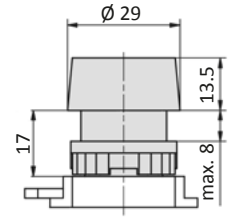

18-T-23-011-xx Push button

Model-no.: 18-T-23-011-xx +	T-25-311	T-28-311	T-28-511	T-30-310	T-30-510
Symbol					
Actuating force at 6 bar (N)	24	23	15	13	23
Weight (incl. valve) (kg)	0.057	0.073	0.090	0.067	0.091

Please complete: xx = colour (20 = green, 21 = green with white line, 30 = black, 40 = red, 42 = red with white circle, 50 = yellow, 60 = blue)

18-T-23-012-xx Mushroom

Model-no.: 18-T-23-012-xx +	T-25-311	T-28-311	T-28-511	T-30-310	T-30-510
Symbol					
Actuating force at 6 bar (N)	24	23	15	13	23
Weight (incl. valve) (kg)	0.062	0.078	0.095	0.072	0.096

Please complete: xx = colour (20 = green, 30 = black, 40 = red)

18-T-23-013 2 position switch

Model-no.: 18-T-23-013 +	T-25-311	T-28-311	T-28-511	T-30-310	T-30-510
Symbol					
Actuating force at 6 bar (N)	24	23	15	26	25
Weight (incl. valve) (kg)	0.064	0.080	0.097	0.074	0.098

Actuator \varnothing 22.5 mm

18-T-23-014 Key-return

Model-no.: 18-T-23-014 +	T-25-311	T-28-311	T-28-511	T-30-310	T-30-510
Symbol					
Actuating force at 6 bar (N)	24	23	15	13	23
Weight (incl. valve) (kg)	0.123	0.139	0.156	0.133	0.157