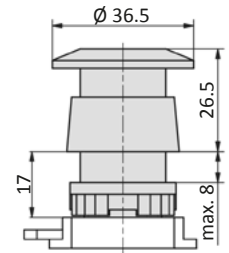

18-T-23-011-xx Push button

Model-no.: 18-T-23-011-xx +	T-25-311	T-28-311	T-28-511	T-30-310	T-30-510
Symbol					
Actuating force at 6 bar (N)	24	23	15	13	23
Weight (incl. valve) (kg)	0.057	0.073	0.090	0.067	0.091

Please complete: xx = colour (20 = green, 21 = green with white line, 30 = black, 40 = red, 42 = red with white circle, 50 = yellow, 60 = blue)

18-T-23-012-xx Mushroom

Model-no.: 18-T-23-012-xx +	T-25-311	T-28-311	T-28-511	T-30-310	T-30-510
Symbol					
Actuating force at 6 bar (N)	24	23	15	13	23
Weight (incl. valve) (kg)	0.062	0.078	0.095	0.072	0.096

Please complete: xx = colour (20 = green, 30 = black, 40 = red)

18-T-23-013 2 position switch

Model-no.: 18-T-23-013 +	T-25-311	T-28-311	T-28-511	T-30-310	T-30-510
Symbol					
Actuating force at 6 bar (N)	24	23	15	26	25
Weight (incl. valve) (kg)	0.064	0.080	0.097	0.074	0.098

Actuator \varnothing 22.5 mm

18-T-23-014 Key-return

Model-no.: 18-T-23-014 +	T-25-311	T-28-311	T-28-511	T-30-310	T-30-510
Symbol					
Actuating force at 6 bar (N)	24	23	15	13	23
Weight (incl. valve) (kg)	0.123	0.139	0.156	0.133	0.157