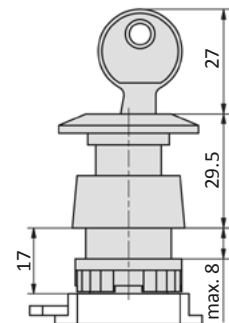

18-T-23-015 Stop, key-return

Model-no.: 18-T-23-015 +	T-25-311	T-28-311	T-28-511	T-30-310	T-30-510
Symbol					
Actuating force at 6 bar (N)	24	23	15	13	23
Weight (incl. valve) (kg)	0.125	0.141	0.158	0.135	0.159