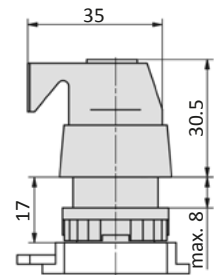

18-T-23-011-xx Push button

Model-no.: 18-T-23-011-xx +	T-25-311	T-28-311	T-28-511	T-30-310	T-30-510
Symbol					
Actuating force at 6 bar (N)	24	23	15	13	23
Weight (incl. valve) (kg)	0.057	0.073	0.090	0.067	0.091

Please complete: xx = colour (20 = green, 21 = green with white line, 30 = black, 40 = red, 42 = red with white circle, 50 = yellow, 60 = blue)

18-T-23-012-xx Mushroom

Model-no.: 18-T-23-012-xx +	T-25-311	T-28-311	T-28-511	T-30-310	T-30-510
Symbol					
Actuating force at 6 bar (N)	24	23	15	13	23
Weight (incl. valve) (kg)	0.062	0.078	0.095	0.072	0.096

Please complete: xx = colour (20 = green, 30 = black, 40 = red)

18-T-23-013 2 position switch

Model-no.: 18-T-23-013 +	T-25-311	T-28-311	T-28-511	T-30-310	T-30-510
Symbol					
Actuating force at 6 bar (N)	24	23	15	26	25
Weight (incl. valve) (kg)	0.064	0.080	0.097	0.074	0.098

Actuator \varnothing 22.5 mm

18-T-23-014 Key-return

Model-no.: 18-T-23-014 +	T-25-311	T-28-311	T-28-511	T-30-310	T-30-510
Symbol					
Actuating force at 6 bar (N)	24	23	15	13	23
Weight (incl. valve) (kg)	0.123	0.139	0.156	0.133	0.157